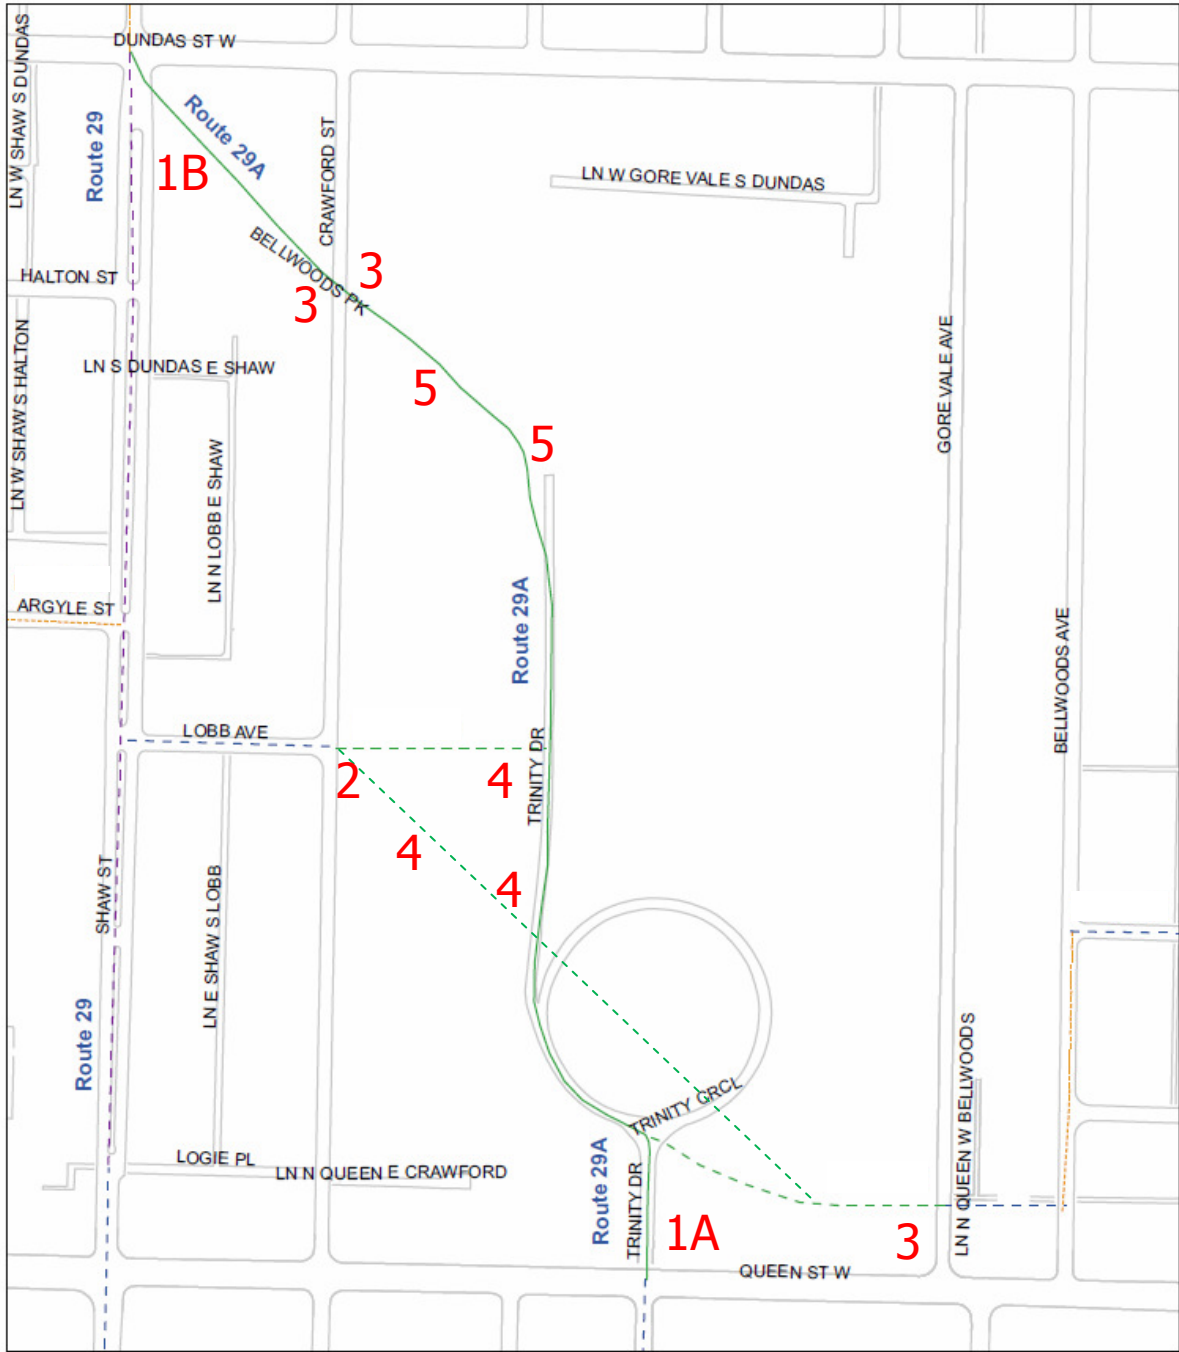

Trinity Bellwoods Recreational Trail Signage Plan

- Park Trails**
- Bikeway Route
 - - - Other Park Trails

- Proposed Signage**
- 1A - Welcome (at Queen)
 - 1B - Welcome (at Dundas)
 - 2 - Access (at Lobb)
 - 3 - Caution Road
 - 4 - Slow Children at Play
 - 5 - Cyclists Slow (blind corner)